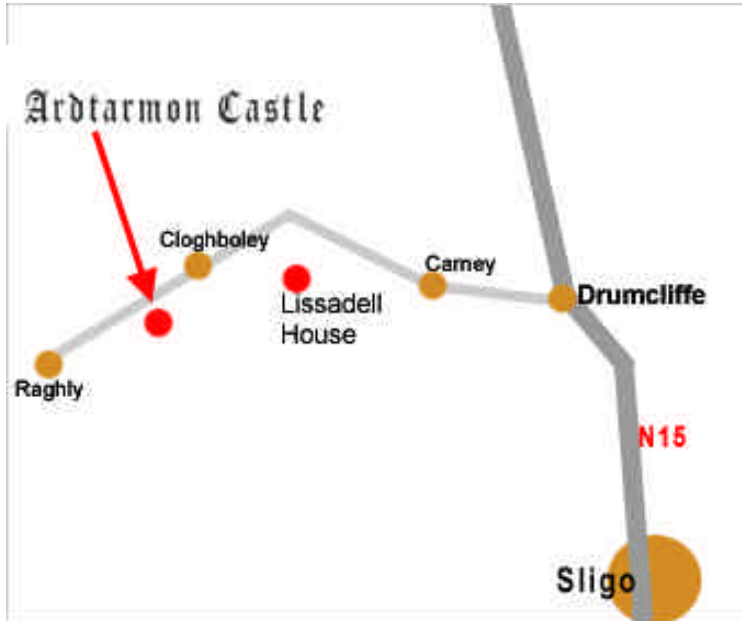

# Ardtarmon Castle Ireland

Location:

**Ardtarmon Castle**  
**Ballinfull P.O., County Sligo**  
**Ireland**

Take the **N15** Sligo to Bundoran road, through **Drumcliffe**, after the **Yeat's Tavern** turn left. Proceed to **Carney** and take the 1st left in the village. Go straight on for 4 miles then take the first left after the shop called **Dunleavey's**. Continue for 2 miles until you see the Ardtarmon Castle on your left

Arriving by Helicopter:

ATC Sligo 0719168461  
Sligo Frequency 122.10  
Surface Grass  
Please call 0872500974 for further information

Location: Circa 3NM North  
Westerly of Sligo Airport along  
Sligo Bay